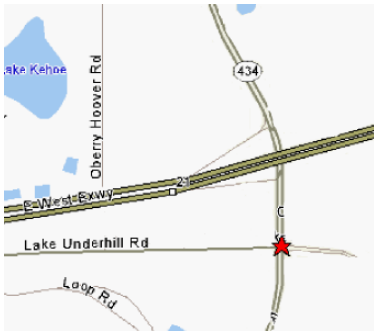

PDC

WATERFORD PARK @ WATERFORD LAKES

**CUSTOM SPACES
AVAILABLE**

**WIRED FOR CABLE
TV & HIGH SPEED
INTERNET**

**12301 LAKE UNDERHILL DRIVE
ORLANDO, FL 32828**

EASY ACCESS TO 408 & 417

**MINUTES FROM UCF, WATERFORD LAKES,
STONEBROOK, WATERFORD TOWN CENTER**